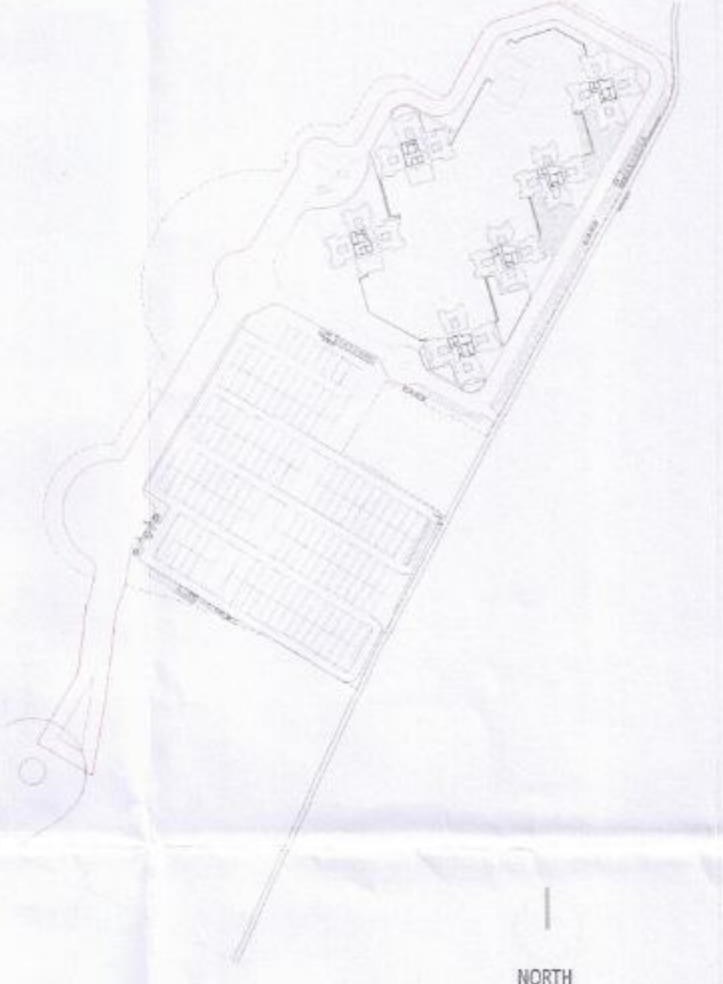

PROJECT
PROPOSED 6 NOS. OF B+G+P+28 STOREY RESIDENTIAL COMPLEX AND 168 NOS. OF G+2 ROW HOUSING FOR DTC PROJECTS PVT. LTD., AT DAG NO. 833 AND 884 AT MOUZA - KAMDUNI (188), UNDER KIRTIPUR-II GRAM PANCHAYAT, P.O - KAMDUNI, DISTRICT NORTH 24 PARGANAS, PIN - 700135, WEST BENGAL.

1. **NOTES:**
2. ALL DIMENSIONS ARE IN MM UNLESS IT IS MENTIONED.
   - THE RAIN WATER AND SITE WATER DISPOSAL IS COLLECTED FOR RAIN WATER HARVESTING.
   - ALL ELECTRICAL INSTALLATIONS SHALL BE AS PER PROVISION OF NBC.
   - FIRE-FIGHTING / SAFETY PROVISIONS WILL BE AS PER RELEVANT NBC PROVISIONS.
   - ALL TOILETS ARE VENTILATED AS PER WEST BENGAL MUNICIPAL BUILDING RULES, 2007
   - BUILDING WILL BE DESIGNED (STRUCTURES) AS PER RELEVANT I.S. CODES FOR EARTHQUAKE RESISTANCE.
   - PLEASE NOTE THAT THE DIMENSIONS IN THE DRAWINGS ARE TO BE READ, NOT MEASURED.

1. structural analysis reports & soil reports are kept for reference in this office. The clearance is accorded subject to certificate of architect
Str. Engineer, Geo-Tech Engineer.
24/10/25
District Engineer
(N) 24 Parganas Zilla Parishad

21/10/25
19/10/25
18/10/25